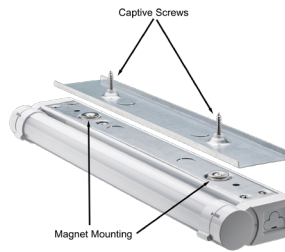

Under Cabinet Lighting

Linkable Beam Adjustable Under Cabinet Lights

Dim2Warm
Under Cabinet Light
Transitions from 3000K to 2200K when dimmed

ETI ADVANTAGE

- ✓ Beam is adjustable by up to 90°
- ✓ MAGNA MOUNT™ mounting plate makes cabinet installation quick and easy
- ✓ 120V direct wire or plug in connection
- ✓ 2-way linkable

Part #	Model #	Description	Replaces	LED Watts	Lumens	LPW	CCT	Product Dimensions	CRI	Input Voltage	Case Pack
UC-12-5-930-SV-D	53502111	12" Linkable, Beam Adjustable Under Cabinet Light - Triac Dim-to-Warm (Direct Wire or Plug-in)	35W	5.5w	300	55	3000K-2200K	12 x 1.1 x 2.4 in.	90	120V	5
UC-18-9-930-SV-D	53503111	18" Linkable, Beam Adjustable Under Cabinet Light - Triac Dim-to-Warm (Direct Wire or Plug-in)	40w	9w	500	56	3000K-2200K	17.9 x 1.1 x 2.4 in.	90	120V	5
UC-24-12-930-SV-D	53504111	24" Linkable, Beam Adjustable Under Cabinet Light - Triac Dim-to-Warm (Direct Wire or Plug-in)	60w	12.5w	700	56	3000K-2200K	23.9 x 1.1 x 2.4 in.	90	120V	5
UC-32-10-930-SV-D	53505111	32" Linkable, Beam Adjustable Under Cabinet Light - Triac Dim-to-Warm (Direct Wire or Plug-in)	75w	15w	1,000	67	3000K-2200K	32 x 2.4 x 3.9 in.	90	120V	5
UC-42-15-930-SV-D	53506111	42" Linkable, Beam Adjustable Under Cabinet Light - Triac Dim-to-Warm (Direct Wire or Plug-in)	100w	22w	1,500	68	3000K-2200K	42 x 2.4 x 3.9 in.	90	120V	5