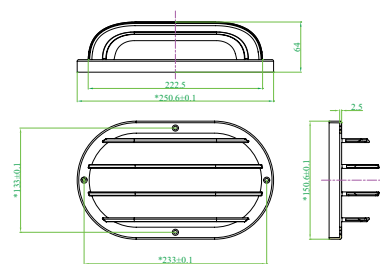

PACKAGING SPECIFICATIONS