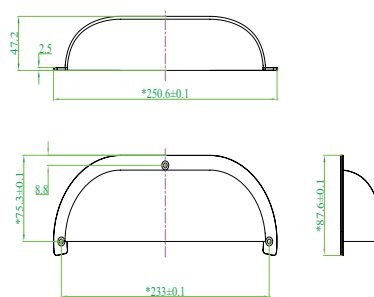

HALF OVAL GUARD