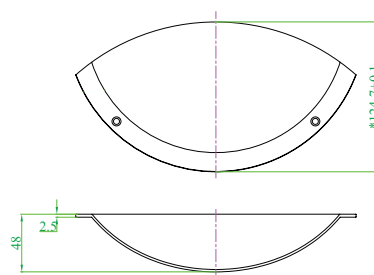

HALF ROUND GUARD