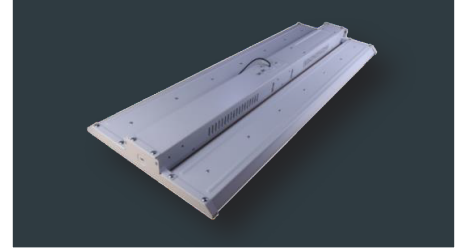

Linear High Bay

EZ Install Linear High Bay 92w, 138w, & 180w

EZ High Bay

INSTALL

92w 12,000 Lm. Replaces 250-400w HID	138w 18,000 Lm. Replaces 400w HID	180w 24,000 Lm. Replaces >400w HID
---	--------------------------------------	---------------------------------------

ETi ADVANTAGE

- ✓ Complete linear LED High Bay solution replacing 250w-1000w HID
- ✓ EZ Install by suspension, pendant or surface mount – Brackets included!
- ✓ Pendant/Flush mount Bracket enables wiring without physically supporting fixture!
- ✓ Tandem brackets available for longer linear configurations
- ✓ DLC Premium 130 LPW
- ✓ EZ to install lightweight design allows for “2 handed” electrical connections
- ✓ 0-10V Dimmable (ETi Order # xxxxxxxx) BBU Ready (ETi #70112201)
- ✓ Shatter resistant PC lens built with low glare diffuser to reduce risk of forklift injuries

MOUNTING OPTIONS

3-Way EZ Installation!

*Down rod not included

Included Mounting Hardware:

Features & Specifications

- Wide 100° beam angle • 120-277V • >80CRI • 0-10V Dimmable • Temp rating -40°F - 113 °F
- L70 >50,000 • 5 Year limited warranty

Linear High Bay

Project:
Part Number:

92w 12,000 Lm. 50240161 24" x 12.6"
Replaces 250w-400w HID

138w 18,000 Lm. 50240261 24" x 12.6"
Replaces 400w HID

180w 24,000 Lm. 50241161 33" x 12.6"
Replaces >400w HID