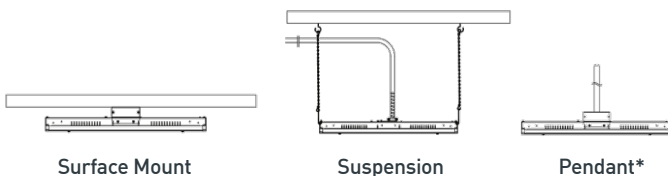

Linear High Bay

EZ Install Linear High Bay 92w, 138w, & 180w

EZ High Bay

INSTALL

92w 12,000 Lm. Replaces 250-400w HID	138w 18,000 Lm. Replaces 400w HID	180w 24,000 Lm. Replaces >400w HID
---	--------------------------------------	---------------------------------------

MOUNTING OPTIONS

3-Way EZ Installation!

*Down rod not included

Included Mounting Hardware:

Features & Specifications

- Wide 100° beam angle • 120-277V • >80CRI • 0-10V Dimmable • Temp rating -40°F - 113 °F
- L70 >50,000 • 5 Year limited warranty