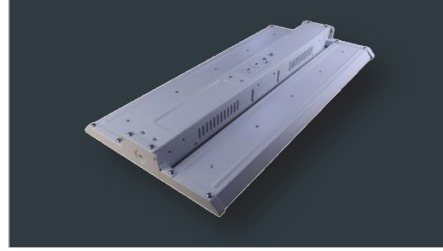

138w 18,000 Lm. 50240261 24" x 12.6"
Replaces 400w HID