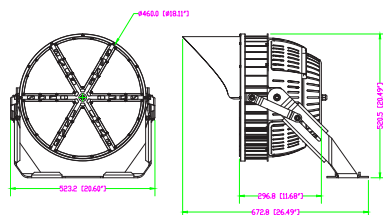

Accessories

SLTR-GH-SM	Glare Hood 400W	1
SLTR-GH-MD	Glare Hood 600W	1
SLTR-GH-LG	Glare Hood 1000W-1200W	1
SLTR-SF-SM	Slip Fitter Bracket 400W	1
SLTR-SF-LG	Slip Fitter Bracket 600W-1000W-1200W	1
SLTR-SP-SM	Surge Protection 400W	1
SLTR-SP-LG	Surge 600W-1000W-1200W	1
SLTR-LA-LP	Alignment Laser	1

Optional 277-480V Driver - Contact ETI for details

DIMENSIONAL LINE DRAWINGS

SP01 600-750W (With shield)