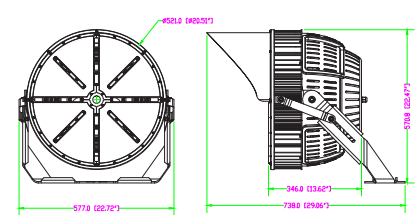

Optional 277-480V Driver - Contact ETI for details

DIMENSIONAL LINE DRAWINGS

SP01 600-750W (With shield)

SP01 400-500W (With shield)

SP01 1000-1200W (With shield)

PACKAGING SPECIFICATIONS

Part #	Model #	UPC	UCC	Inner Carton Dimensions	Product Carton Weight	Shipper/Master Carton Dimensions	Shipper/Master Carton Weight	Shipper Carton Pack
SLTR-400W-52KLM-7-50K-MV-30D	60503261	849489063317	50849489063312	18.90 x 18.90 x 18.50 in.	36.5 lbs.	18.90 x 18.90 x 18.50 in.	36.5 lbs.	1
SLTR-400W-52KLM-7-50K-MV-40D	60503261	849489063324	50849489063329	18.90 x 18.90 x 18.50 in.	36.5 lbs.	18.90 x 18.90 x 18.50 in.	36.5 lbs.	1
SLTR-400W-52KLM-7-50K-MV-120D	60504261	849489063331	50849489063336	18.90 x 18.90 x 18.50 in.	36.5 lbs.	18.90 x 18.90 x 18.50 in.	36.5 lbs.	1
SLTR-600W-78KLM-7-50K-MV-15D	60503361	849489063348	50849489063336	24.80 x 22.44 x 22.24 in.	70.4 lbs.	24.80 x 22.44 x 22.24 in.	70.4 lbs.	1
SLTR-600W-78KLM-7-50K-MV-40D	60504361	849489063355	50849489063350	24.80 x 22.44 x 22.24 in.	70.4 lbs.	24.80 x 22.44 x 22.24 in.	70.4 lbs.	1
SLTR-1000W-130KLM-7-50K-MV-12D	60504461	849489063379	50849489063374	26.77 x 24.80 x 23.03 in.	82.72 lbs.	26.77 x 24.80 x 23.03 in.	82.72 lbs.	1
SLTR-1000W-130KLM-7-50K-MV-30D	60505461	849489063386	50849489063381	26.77 x 24.80 x 23.03 in.	82.72 lbs.	26.77 x 24.80 x 23.03 in.	82.72 lbs.	1
SLTR-1000W-130KLM-7-50K-MV-45D	60506461	849489063362	50849489063367	26.77 x 24.80 x 23.03 in.	82.72 lbs.	26.77 x 24.80 x 23.03 in.	82.72 lbs.	1
SLTR-1000W-130KLM-7-50K-MV-60D	60507461	849489063393	50849489063398	26.77 x 24.80 x 23.03 in.	82.72 lbs.	26.77 x 24.80 x 23.03 in.	82.72 lbs.	1
SLTR-1200W-156KLM-7-50K-MV-15D	60504561	849489063409	50849489063404	22.72 x 20.04 x 22.48 in.	88 lbs.	22.72 x 20.04 x 22.48 in.	88 lbs.	1
SLTR-1200W-156KLM-7-50K-MV-30D	60505561	849489063416	50849489063411	22.72 x 20.04 x 22.48 in.	88 lbs.	22.72 x 20.04 x 22.48 in.	88 lbs.	1
SLTR-1200W-156KLM-7-50K-MV-40D	60506561	849489063447	50849489063442	22.72 x 20.04 x 22.48 in.	88 lbs.	22.72 x 20.04 x 22.48 in.	88 lbs.	1
SLTR-1200W-156KLM-7-50K-MV-60D	60507562	849489063423	50849489063428	22.72 x 20.04 x 22.48 in.	88 lbs.	22.72 x 20.04 x 22.48 in.	88 lbs.	1