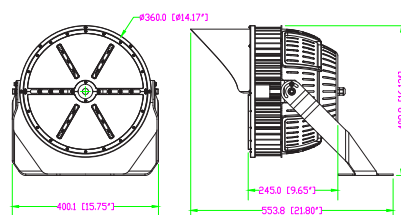

Optional 277-480V Driver - Contact ETI for details

DIMENSIONAL LINE DRAWINGS

SP01 600-750W (With shield)

SP01 400-500W (With shield)

SP01 1000-1200W (With shield)

PACKAGING SPECIFICATIONS

Part #	Model #	UPC	UCC	Inner Carton Dimensions	Product Carton Weight	Shipper/Master Carton Dimensions	Shipper/Master Carton Weight	Shipper Carton Pack
SLTR-400W-52KLM-7-50K-MV-30D	60503261	849489063317	50849489063312	18.90 x 18.90 x 18.50 in.	36.5 lbs.	18.90 x 18.90 x 18.50 in.	36.5 lbs.	1
SLTR-400W-52KLM-7-50K-MV-40D	60503261	849489063324	50849489063329	18.90 x 18.90 x 18.50 in.	36.5 lbs.	18.90 x 18.90 x 18.50 in.	36.5 lbs.	1
SLTR-400W-52KLM-7-50K-MV-120D	60504261	849489063331	50849489063336	18.90 x 18.90 x 18.50 in.	36.5 lbs.	18.90 x 18.90 x 18.50 in.	36.5 lbs.	1
SLTR-600W-78KLM-7-50K-MV-15D	60503361	849489063348	50849489063336	24.80 x 22.44 x 22.24 in.	70.4 lbs.	24.80 x 22.44 x 22.24 in.	70.4 lbs.	1
SLTR-600W-78KLM-7-50K-MV-40D	60504361	849489063355	50849489063350	24.80 x 22.44 x 22.24 in.	70.4 lbs.	24.80 x 22.44 x 22.24 in.	70.4 lbs.	1
SLTR-1000W-130KLM-7-50K-MV-12D	60504461	849489063379	50849489063374	26.77 x 24.80 x 23.03 in.	82.72 lbs.	26.77 x 24.80 x 23.03 in.	82.72 lbs.	1
SLTR-1000W-130KLM-7-50K-MV-30D	60505461	849489063386	50849489063381	26.77 x 24.80 x 23.03 in.	82.72 lbs.	26.77 x 24.80 x 23.03 in.	82.72 lbs.	1
SLTR-1000W-130KLM-7-50K-MV-45D	60506461	849489063362	50849489063367	26.77 x 24.80 x 23.03 in.	82.72 lbs.	26.77 x 24.80 x 23.03 in.	82.72 lbs.	1
SLTR-1000W-130KLM-7-50K-MV-60D	60507461	849489063393	50849489063398	26.77 x 24.80 x 23.03 in.	82.72 lbs.	26.77 x 24.80 x 23.03 in.	82.72 lbs.	1
SLTR-1200W-156KLM-7-50K-MV-15D	60504561	849489063409	50849489063404	22.72 x 20.04 x 22.48 in.	88 lbs.	22.72 x 20.04 x 22.48 in.	88 lbs.	1
SLTR-1200W-156KLM-7-50K-MV-30D	60505561	849489063416	50849489063411	22.72 x 20.04 x 22.48 in.	88 lbs.	22.72 x 20.04 x 22.48 in.	88 lbs.	1
SLTR-1200W-156KLM-7-50K-MV-40D	60506561	849489063447	50849489063442	22.72 x 20.04 x 22.48 in.	88 lbs.	22.72 x 20.04 x 22.48 in.	88 lbs.	1
SLTR-1200W-156KLM-7-50K-MV-60D	60507562	849489063423	50849489063428	22.72 x 20.04 x 22.48 in.	88 lbs.	22.72 x 20.04 x 22.48 in.	88 lbs.	1