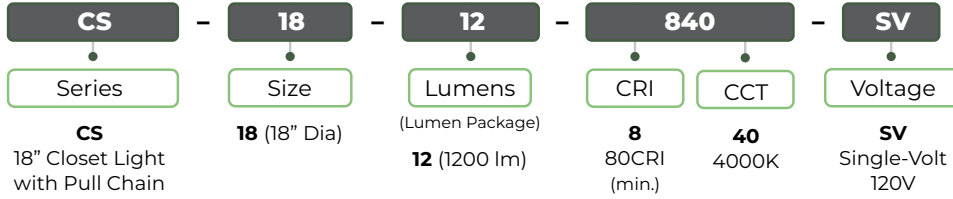

- Sleek and modern flush mount wall light with white durable PC diffuser/lens
- At only 4.2" high, it fit's nicely above most door spaces
- On/Off pull chain
- 121,000 hours (L70 projected)

SPECIFICATIONS

DATE:	PROJECT:
TYPE:	NOTES:
CATALOG #:	

KEY DATA	
Lumen	1478
Wattage	15.9
Efficacy (LPW)	93
Reported Life (Hours)	L70 / 121,000

Certifications & Test Data

- All luminaires are built to UL 1598 standards and have the appropriate UL labels and information on product.
- Damp location rated
- ENERGY STAR® rated (See Page 2 for search info.)
- IC Rated for direct contact with insulation
- Driver rated for FCC part 15 Class B for use in residential or commercial applications
- Suitable for use in closets when installed in accordance with NEC Section 410.16 (A)(1)(3) and 410.16 (C)(1)(3)(5)

18" Closet Light WITH PULL CHAIN | 1478 lm | 93 LPW | 4000K

CATALOG LOGIC

Notes:
1. This product is not configurable, Only designated 'Stock' SKUs are available.

STOCK ORDERING INFORMATION

Catalog Part Number	Order Number	Description	Case QTY	Lumen Package	Delivered Lumens ¹	Wattage (Nominal)	Efficacy	CCT	CRI	Voltage	Dim	ENERGY STAR®
CS-18-12-840-SV	53603142	18" Closet Light with Pull Chain	2	1200	1478	16	93	4000K	80 (min)	120V	Non-Dim	Yes, Search: 536031##

Load Information

Power Factor	.90
THD	< 20%
Frequency	50/60 Hz
Sound Rating	< 20 dBA
Low Temp Start / Max Temp	-15° C (-4° F) / 45° C (113° F)

PHOTOMETRIC SAMPLE

Luminaire Data:

CCT & CRI	4000K, 80+ CRI
Delivered Lumens	1478
Wattage	15.9W
Efficacy	92.9
Beam Angle	50° = 118.4o 10° = 174.2o
Spacing	0° = 1.30 90° = 1.28