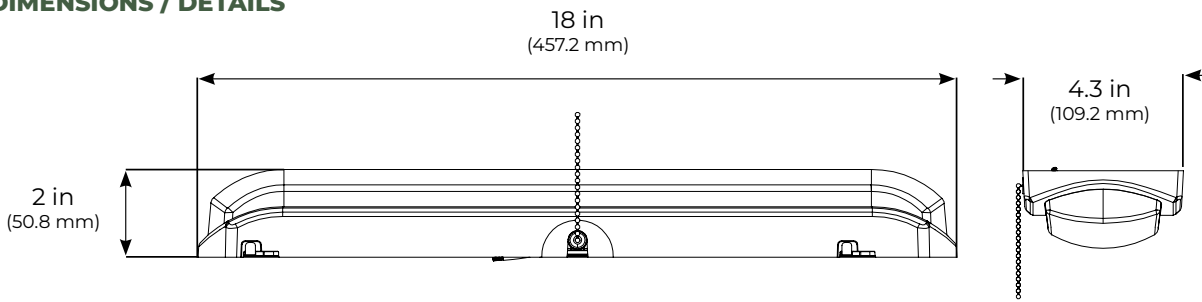

DIMENSIONS / DETAILS