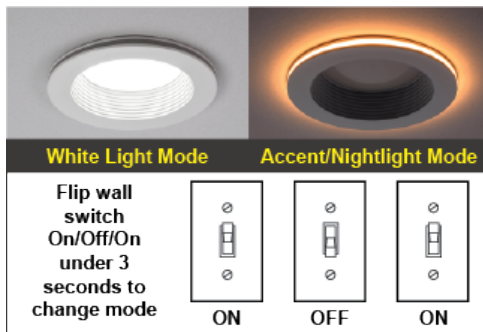

Ceiling Mount/ Flushmount

7.5" SnapFit Ceiling Light With Integrated 2000K Nightlight

New 7.5" Brushed Nickel
NightLIGHTR Ceiling Light w/
COLOR PREFERENCE®
Model # 56568116
12w, 800 Lumens

NightLIGHTR

**MULTI-MOUNT
CEILING LIGHT**

**Integrated Nightlight trim
emits warm 2000K glow!**

ET ADVANTAGE

- ✓ COLOR PREFERENCE® models-Select from 3 individual CCT Choices*
- ✓ Integrated 2000K Nightlight easily controlled by on/off light switch!
- ✓ Suitable for both new construction and remodel installations
- ✓ TRIAC Dimmable
- ✓ Premium Samsung LEDs
- ✓ Integrated 2000K Nightlight trim delivers warm accent lighting to kitchens, bedroom, family rooms, and media rooms
- ✓ 2 lights in 1: Warm accent lighting and energy efficient area lighting all in one!