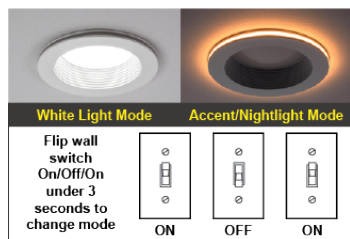

Flushmount Low Profile

11" LowPro Decorative Flushmount With Integrated 2000K Nightlight

Model # 56572115
14w, 900 Lumens

Integrated
accent lighting
emits warm
2000K glow!

New 11" Oil Rubbed Bronze NightLIGHTR®
Flushmount w/ COLOR PREFERENCE® Technology

- ✓ COLOR PREFERENCE® models-Select from 3 individual CCT Choices
- ✓ Integrated 2000K Nightlight easily controlled by on/off light switch!
- ✓ Stylish Low Profile Design
- ✓ TRIAC Dimmable
- ✓ Premium Samsung LEDs