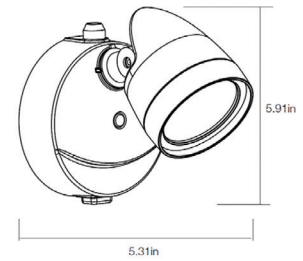

Single Head Dusk to Dawn Security Light

Project:
Part Number:

PART NUMBER GUIDE

CATEGORY	# HEADS	LUMENS	CRI	CCT	VOLTAGE	FINISH
SC	1HD	1200LM	8	4000K	SV	

PRODUCT/SKU DETAILS

GENERAL SPECIFICATIONS:

Voltage	120VAC	Frequency	50/60 Hz.	CRI	80
Power Factor	N/A	THD	< 20%	Rating	cULus Wet
Temperature	-40°F to +113°F	Rated Life	50,000 hrs.	Warranty	5 Year Limited

ORDERING GUIDE

Part #	Model #	Description	Replaces	LED Watts	Lumens	LPW	CCT	Product Dim.	CRI	Input Voltage	Case Pack
SC-1HD-1200LM-8-40K-SV-BZ	51404141	14w Single Head Security Light, Bronze finish, 1200 lumen, Hi-Low Lumen Boost, 4000K - NEW	125w PAR	14w	600 lm./ 1200 lm	86	4000K	5.3 x 4.5 x 5.9 in..	80	120V	4
SC-1HD-1200LM-8-40K-SV-WT	51404142	14w Single Head Security Light, White finish, 1200 lumen, Hi-Low Lumen Boost, 4000K - NEW	125w PAR	14w	600 lm./ 1200 lm	86	4000K	5.3 x 4.5 x 5.9 in.	80	120V	4

PACKAGING SPECIFICATIONS

Part #	Model #	UPC	UCC	Inner Carton Dimensions	Inner Carton Weight	Shipper/Master Carton Dimensions	Shipper/Master Carton Weight
SC-1HD-1200LM-8-40K-SV-BZ	51404141	849489070445	50849489070457	6.1 x 5.7 x 6.4 in.	1.5 lbs	13 x 12.1 x 7.1 in.	6.9 lbs.
SC-1HD-1200LM-8-40K-SV-WT	51404142	849489070476	50849489070471	6.1 x 5.7 x 6.4 in.	1.5 lbs	13 x 12.1 x 7.1 in.	6.9 lbs.