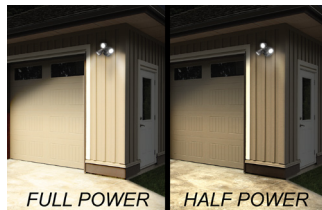

Adjustable to 600 or 1200 Lumen output