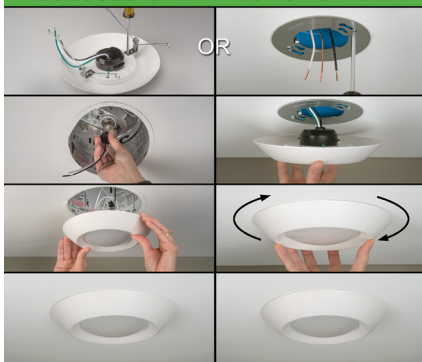

Flush Mount Disk Light

7.5" Disk Light with TwistFit Mounting System

TwistFit™ Mounting System

TWO EASY INSTALLATION METHODS
RECESSED CAN JUNCTION BOX

Fits into 3-4" octagonal
j-box or into recessed can

**7.5" Disk Ceiling Light
with Color Preference®
Model # 56578211
14w, 1000 Lumens**

ETI ADVANTAGE

COLOR PREFERENCE®

- ✓ Installs quickly into j-box or recessed can
- ✓ Innovative TwistFit mounting system makes installation easy and insures a tight, no-gap fit against ceilings
- ✓ Optional color trim kits available: Oil rubbed bronze, brushed nickel, and black
- ✓ UL wet location rated