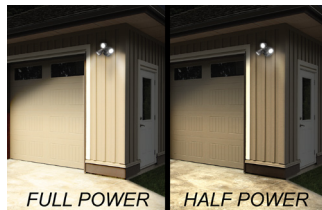

3-Head Dusk-to-Dawn Security Light

3600 Lumen Boost Security Light 3-Head Dusk-to-Dawn

Model #: 51403141
Bronze Finish

Model #: 51403142
White Finish

LUMEN BOOST™

42w 3-Head Dusk-to-Dawn Security Light with Lumen Boost® 42w, 1800/3600 Lumen settings

ETI ADVANTAGE

Tool-less beam adjustment

Adjustable to 600 or 1200 Lumen output

Sensitive dusk-to-dawn photocell

Replaces 3 x 120w PAR Lamp with 90° Beam

All mounting hardware included

AVAILABLE MODELS

42w Dusk-to-Dawn – 3-Head Bronze

Features & Specifications

- Lumen Boost feature 1800/3600 Lumens
- 3-Head Security light with dusk-to-dawn photocell
- Tool-less adjustability
- 4000K Cool White light
- 50,000 hours of rated LED life
- Durable, all-weather construction
- IP65 rated, suitable for wet location