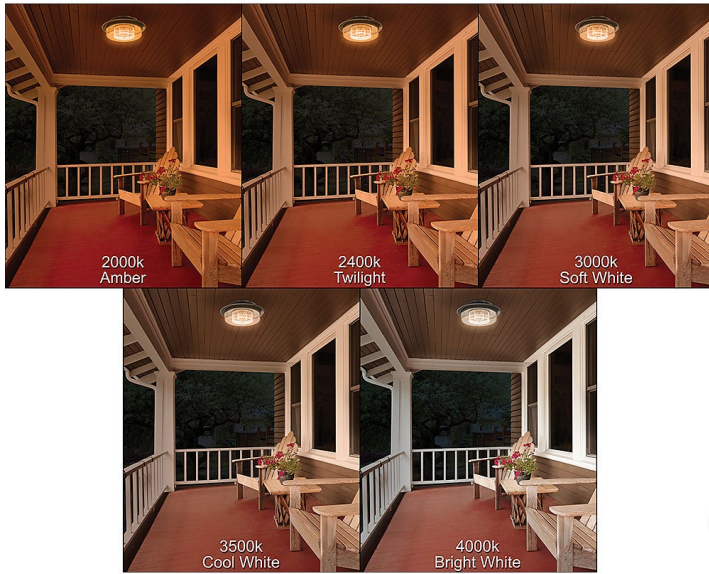

## 13" Vintage Flushmount Black Finish

Order #: 56565121  
 Part # FM-13IN-800LM-8-CP5-SV-B  
 LED Watts 23w  
 800 Lumen light output  
 Equivalent to a 60w Incandescent

**ETI** ADVANTAGE

### Product /Packaging Specifications:

Part #	Model #	Description	LED Watts	Lumens	LPW	CCT	CRI	Voltage	Product Dimensions	Case Pack
FM-13IN-800LM-8-CP5-SV-B	56565121	13in LED Round Vintage Color Preference Flushmount	23w	800 Lm.	35	2000K/2400K/3000K/3500K/4000K	CR180	120v	13 x 13 x 5.4 in.	2