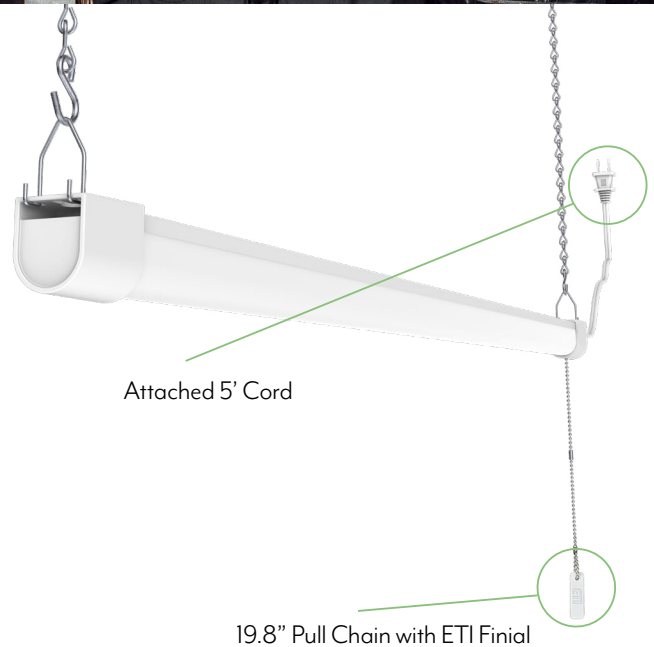

PRODUCT OVERVIEW

ETI Lighting's 36" LED Plug-in Shop Light is slim and powerful and has a convenient 19.8" pull chain with ETI finial. With a 4000K diffused, comfortable light quality and bright 2300 lumen output. This non-linkable fixture is 80+CRI and last 50,000 hours. Ideal for garage, workshop, tool shop, basement, craft rooms and more.

Part # SH-36-840K-SV | Order # B02011601A

Description: Integrated LED with diffused lens and white finish

Length: 36", Width: 1.26", Height: 1.46", Weight: 0.66 lb.

Integrated LED: 22w, 2300 lm

Long Life: 50,000 hours

4000K | CRI: 80+

-4°F and +104°F (-20° C and +40° C).

INTEGRATED LED
T8 TUBE NOT REQUIRED

Replaces 32W Fluorescent

Attached 5' Cord

19.8" Pull Chain with ETI Finial

Easy Installation

Includes Dry Wall
& Hanging
Mounting Kits Plus
attached 5' Cord