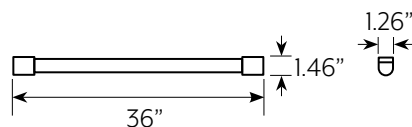

PRODUCT OVERVIEW

ETI Lighting's 36" LED Plug-in Shop Light is slim and powerful and has a convenient 19.8" pull chain with ETI finial. With a 4000K diffused, comfortable light quality and bright 2300 lumen output. This non-linkable fixture is 80+CRI and last 50,000 hours. Ideal for garage, workshop, tool shop, basement, craft rooms and more.

Part # SH-36-840K-SV | Order # B02011601A

Description: Integrated LED with diffused lens and white finish

Length: 36", Width: 1.26", Height: 1.46", Weight: 0.66 lb.

Integrated LED: 22w, 2300 lm

Long Life: 50,000 hours

4000K | CRI: 80+

-4°F and +104°F (-20° C and +40° C).

INTEGRATED LED
T8 TUBE NOT REQUIRED

Replaces 32W Fluorescent