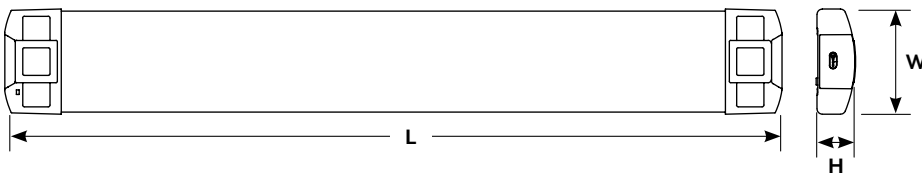

Notes: 1. For more delivered lumens and test data see pages 3, or visit ETISSL.com

DIMENSIONS / DETAILS

Size	L	W	H	weight
46" x 6"	46.0" (1168 mm)	6.2" (158 mm)	2.2" (57 mm)	2.28 lbs.
46" x 10"	47.2" (1168 mm)	10.2" (259 mm)	2.3" (58 mm)	4.21 lbs.
46" x 6" NL	23.6" (1168 mm)	6.2" (158 mm)	2.2" (57 mm)	3.06 lbs.
46" x 10" NL	47.2" (1168 mm)	10.2" (259 mm)	2.3" (58 mm)	4.51 lbs.