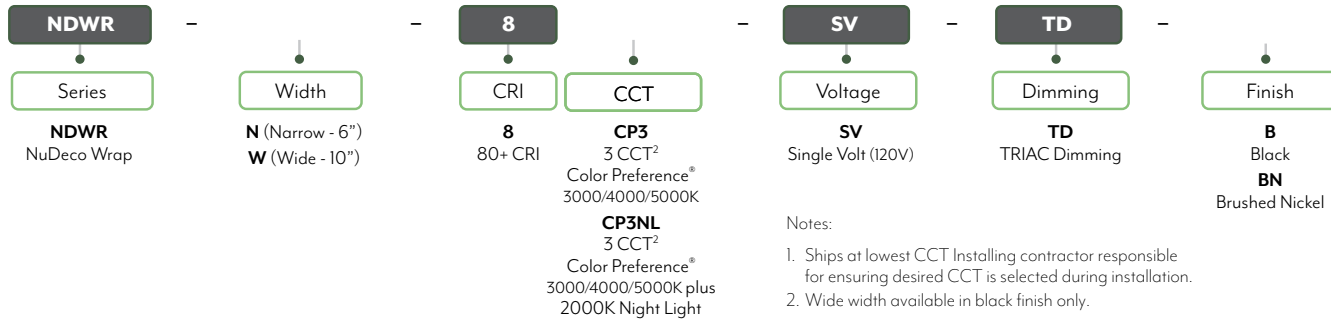

CATALOG LOGIC

1. Notes:
1. Ships at lowest CCT Installing contractor responsible for ensuring desired CCT is selected during installation.
  2. Wide width available in black finish only.

STOCK ORDERING INFORMATION

CATALOG PART NUMBER	ORDER NUMBER	DESCRIPTION	CASE QTY	CRI	CCT	WATTS (NOM.)	LUMEN PKG.¹	DELIVERED LUMENS	LPW	VOLTAGE	DIM
NDWR-N-8CP3NL-SV-TD-B	C03030401A	NuDeco Wrap 46" x 6" with Night Light and Black Finish	2	80+	2000K NL	20	240	244	12	120V	TRIAC
					3000K	60	4500	3601	60		
					4000K	60	4500	4340	69		
					5000K	60	4500	3956	66		
NDWR-N-8CP3-SV-TD-B	C03031401A	NuDeco Wrap 46" x 6" with Black Finish	2	80+	3000K	60	4500	3940	65	120V	TRIAC
					4000K	60	4500	4700	76		
					5000K	60	4500	4255	73		
NDWR-N-8CP3NL-SV-TD-BN	C03030402A	NuDeco Wrap 46" x 6" with Night Light and Brushed Nickel Finish	2	80+	2000K NL	20	240	244	12	120V	TRIAC
					3000K	60	4500	3940	65		
					4000K	60	4500	4700	76		
					5000K	60	4500	4255	73		
NDWR-N-8CP3-SV-TD-BN	C03031402A	NuDeco Wrap 46" x 6" with Brushed Nickel Finish	2	80+	3000K	60	4500	3601	60	120V	TRIAC
					4000K	60	4500	4340	69		
					5000K	60	4500	3956	66		
NDWR-W-8CP3NL-SV-TD-B	C03032401A	NuDeco Wrap 46" x 10" with Night Light and Black Finish	2	80+	2000K NL	18	140	142	8	120V	TRIAC
					3000K	70	4500	4199	60		
					4000K	70	4500	5026	69		
					5000K	70	4500	4610	66		
NDWR-W-8CP3-SV-TD-B	C03033401A	NuDeco Wrap 46" x 10" with Black Finish	2	80+	3000K	70	5000	4141	59	120V	TRIAC
					4000K	70	5000	4873	68		
					5000K	70	5000	4534	66		

Notes: 1. For more delivered lumens and test data see pages 3, or visit ETISSL.com