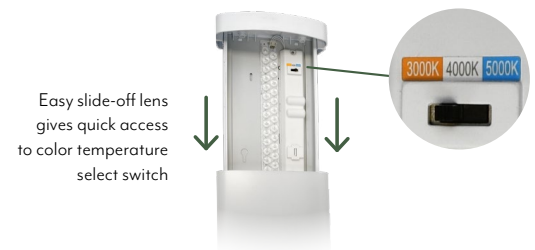

## PRODUCT OVERVIEW

ETI Lighting's Selectable Wrap Lights feature **3 Color Preference®** field-selectable CCT options. With versatility and various of lengths and widths, they are ideal for basements, garages, laundry rooms and more.

Integrated LED with diffused lens

Long Life: >50,000 hours (L70)

3 CCT: 3000K, 4000K, 5000K | CRI: 80+

-4°F and +113°F (-20° C and +45° C).

Model #	Description	Energy/Performance		Dimensions/Weights			
		Watts	Lumens	L	W	H	weight (lbs)
C03034401A	Selectable Residential Wrap Narrow Width, 24" x 6"	34	2800	24.0"	6.0"	2.2"	1.6
C03035401A	Selectable Residential Wrap, Narrow Width, 46" x 6"	55	4700	46.0"	6.0"	2.2"	2.8
C03036401A	Selectable Residential Wrap, Medium Width, 46" x 8"	65	5200	46.0"	8.0"	3.0"	3.6
C03037401A	Selectable Residential Wrap, Wide Width, 46" x 10"	75	6500	46.0"	8.0"	3.0"	4.1

Notes:  
1. 2-Foot length available in narrow width only.

Surface and drywall mounting kits included.

Easy slide-off lens gives quick access to color temperature select switch