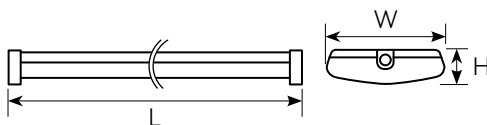

Integrated LED with diffused lens

Long Life: >50,000 hours (L70)

3 CCT: 3000K, 4000K, 5000K | CRI: 80+

-4°F and +113°F (-20° C and +45° C).

Model #	Description	Energy/Performance		Dimensions/Weights			
		Watts	Lumens	L	W	H	weight (lbs)
C03034401A	Selectable Residential Wrap Narrow Width, 24" x 6"	34	2800	24.0"	6.0"	2.2"	1.6
C03035401A	Selectable Residential Wrap, Narrow Width, 46" x 6"	55	4700	46.0"	6.0"	2.2"	2.8
C03036401A	Selectable Residential Wrap, Medium Width, 46" x 8"	65	5200	46.0"	8.0"	3.0"	3.6
C03037401A	Selectable Residential Wrap, Wide Width, 46" x 10"	75	6500	46.0"	8.0"	3.0"	4.1

Series	Length	Width	CRI	CCT	Voltage	Dim.
<b>SWR</b>	<b>2'</b>	<b>N</b> (Narrow - 6")	<b>8</b>	<b>CP3<sup>2</sup></b>	<b>SV</b>	<b>TD</b>
Selectable	(2')	<b>M</b> (Medium - 8")	80+ CRI	3 CCT	120V	TRIAC
Wrap	(4')	<b>W</b> (Wide - 10")				Dimming
(Residential)						

Notes:  
1. 2-Foot length available in narrow width only.

Surface and drywall mounting kits included.

Easy slide-off lens gives quick access to color temperature select switch