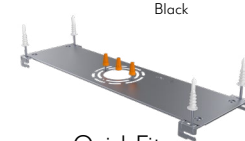

Integrated LED with diffused lens

Long Life: >50,000 hours (L70)

3 CCT: 3000K, 4000K, 5000K | CRI: 80+

-4°F and +104°F (-20° C and +40° C).

| Model #    | Description         | Finish | Energy/Light |        | Dimensions/Weights |       |      |              |
|------------|---------------------|--------|--------------|--------|--------------------|-------|------|--------------|
|            |                     |        | Watts        | Lumens | L                  | W     | H    | Weight (lbs) |
| C05015401A | 6" x 4' Flush Mount | Black  | 40           | 3300   | 46.0"              | 6.2"  | 2.2" | 4.6          |
| C05015402A | 6" x 4' Flush Mount | White  | 40           | 3300   | 46.0"              | 6.2"  | 2.2" | 4.6          |
| C05016401A | 1' x 4' Flush Mount | Black  | 55           | 4700   | 46.0"              | 12.0" | 2.2" | 7.0          |
| C05016402A | 1' x 4' Flush Mount | White  | 55           | 4700   | 46.0"              | 12.0" | 2.2" | 7.0          |

Easy access to color temperature on fixture end

| Series                                       | Width                                   | CRI                 | CCT                 | Voltage           | Dimming            | Finish                                   |
|----------------------------------------------|-----------------------------------------|---------------------|---------------------|-------------------|--------------------|------------------------------------------|
| <b>RDLFM</b><br>Runden Linear<br>Flush Mount | <b>06</b><br>(6")<br><b>12</b><br>(12") | <b>8</b><br>80+ CRI | <b>CP3</b><br>3 CCT | <b>SV</b><br>120V | <b>TD</b><br>TRIAC | <b>WH</b><br>White<br><b>BL</b><br>Black |