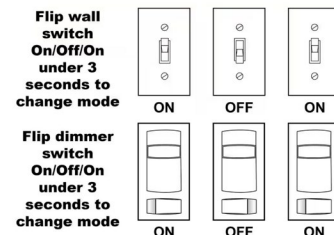

Notes: 1. For more delivered lumens and test data see pages 3, or visit ETISSL.com

DIMENSIONS / DETAILS

Easy access to color temperature on back

Ships at 3000K

NightLightR®

MOUNTING

Includes Quick Fit Installation Kit: Simply mount the bracket to the ceiling and slide the fixture into place.