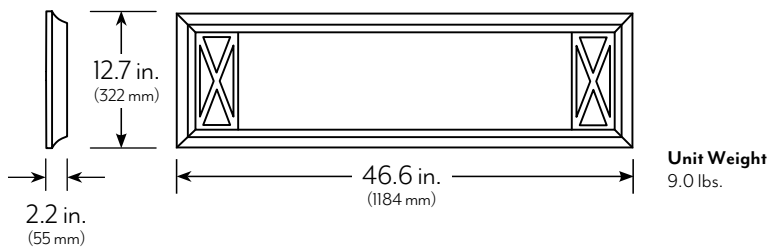

Notes: 1. For more delivered lumens and test data see pages 3, or visit ETISSL.com

DIMENSIONS / DETAILS

Easy access to color temperature on back

Ships at 3000K

NightLightR®

MOUNTING

Includes Quick Fit Installation Kit: Simply mount the bracket to the ceiling and slide the fixture into place.