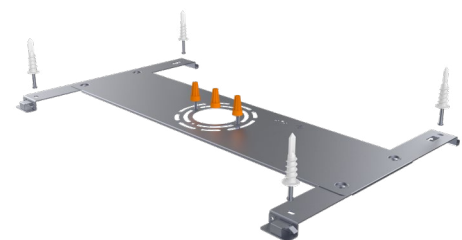

Notes: 1. For more delivered lumens and test data see pages 3, or visit ETISSL.com

DIMENSIONS / DETAILS

Easy access to color temperature on back

Ships at 3000K

NightLightR®

MOUNTING

Includes Quick Fit Installation Kit: Simply mount the bracket to the ceiling and slide the fixture into place.