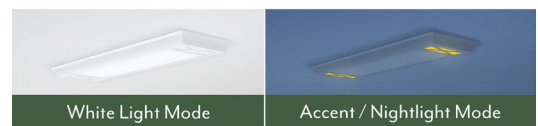

Notes: 1. For more delivered lumens and test data see pages 3, or visit ETISSL.com

DIMENSIONS / DETAILS

Easy access to color temperature on back

Ships at 3000K

NightLightR®

MOUNTING

Includes Quick Fit Installation Kit: Simply mount the bracket to the ceiling and slide the fixture into place.