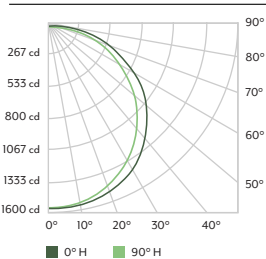

PERFORMANCE / Data

Lumen Maintenance

Ambient Temp.	TM-21 Lumen Maintenance (54,000 hours)
25° C (77° F)	89%
Ambient Temp.	TM-21 Theoretical L70 (hours)
25° C (77° F)	> 50,000

Load Information

Power Factor	> 0.90
THD	< 20%
Frequency	60 Hz
Low Temp Start / Max Temp	-4°F to 104°F (-20°C to 40°C)

DIMMER COMPATIBILITY LIST

DIMMER BRAND	DIMMER MODEL
TRIAC DIMMERS	
LUTRON	MACL-I53MLH-WH
LUTRON	STCL-I53PH-WH
LEVITON	R11-DSL06-1TW
LEVITON	R00-RNL06-0TW
LEVITON	R02-DW6HD-2RW
TP-LINK	HS220
COMMERCIAL ELECTRIC	HPDA311CWB
LUTRON	LECL-I53
LUTRON	SCL-I53P
LUTRON	NTCL-250
LUTRON	GT-I50
LEVITON	DSL06-ILZ
LEVITON	TSL06
LEVITON	RDL06
COOPER	9540
COOPER	9573
COOPER	DLC03P
COOPER	SUT7
COOPER	TAL06P2

PHOTOMETRIC SAMPLES

Luminaire Data:

CCT & CRI	4000K, 80+ CRI
DELIVERED LUMENS	4631
WATTAGE	58.4W
EFFICACY	79
SPACING	0° = 1.34 90° = 1.25

Photometric values based on tests performed in compliance with LM-63 & LM-79

Candela Plot

* Always consult dimmer manufacturer for proper use, installation and compatibility (some dimmers may require a neutral in the wall box).