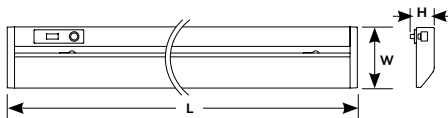

Linking Cable, Power Cord & Mounting Hardware Included