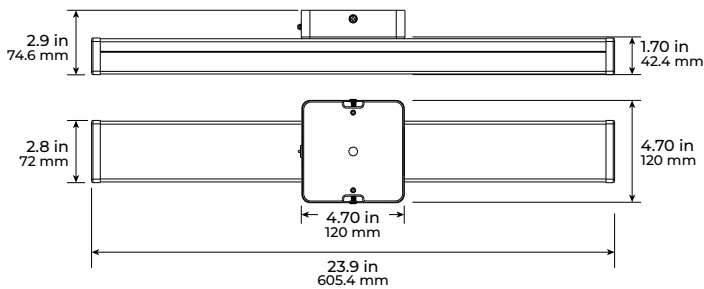

DIMENSIONS / DETAILS

Unit Weight
1.96 lbs.