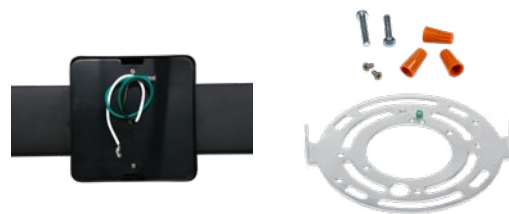

SPECIFICATIONS

Construction

- Contemporary sleek design
- Cold rolled steel fixture
- 3 Finish Options: Chrome, Brushed Nickel and Matte Black

Optics

- Polycarbonate diffused lens for zero pixelation and overall visual comfort
- Uniform, even light distribution

Warranty

5-Year Standard Warranty. See terms at: [ETISSL.com/warranty/](https://www.etissl.com/warranty/)

Chrome

Brushed Nickel

Matte Black

Vertical Mount

Horizontal Mount

KEY DATA	
Lumen Range	1652 – 1745
Wattage Range	18 – 19
Efficacy Range (LPW)	87-95
Reported Life (Hours)	L70 / > 54,000

Notes: 1. For more delivered lumens and test data see on page 3, or visit ETISSL.com

DIMENSIONS / DETAILS

Unit Weight
1.96 lbs.

MOUNTING (Included)

Direct Wire Surface Mount included

5 Selectable CCTs
Factory Set to 3000K