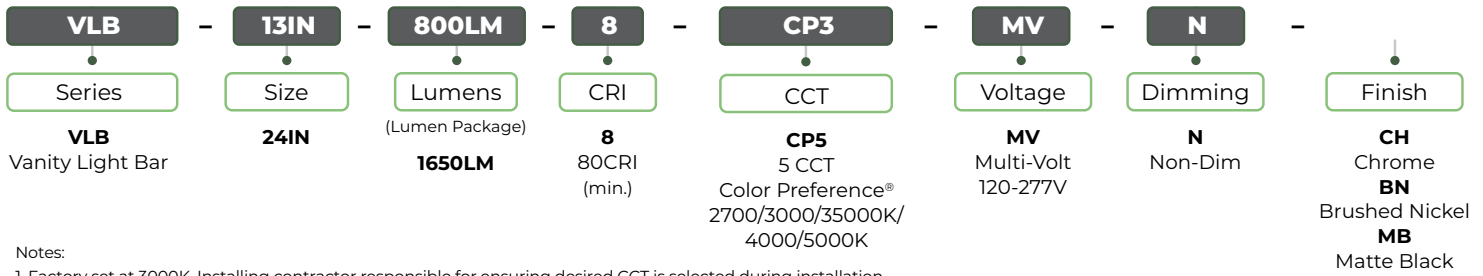

24" LED Vanity Light Bars 5 CCT COLOR PREFERENCE® | 120-277V | NON-DIMMABLE

CATALOG LOGIC

Notes:

1. Factory set at 3000K. Installing contractor responsible for ensuring desired CCT is selected during installation.

STOCK ORDERING INFORMATION

Catalog Part Number	Order #	Product Description	Case QTY	Wattage (Nominal)	Lumen Pkg	Delivered Lumens¹	Efficacy (LPW)	CCT	CRI	Volt.	Dim
VLB-24IN-1650LM-8-CP5-MV-N-CH	537989041	24" Vanity Light Bar with chrome finish	2	17	1650	1652	87	2700K	80+	120-277V	Non-Dim
						1703	93	3000K			
						1738	95	3500K			
						1745	93	4000K			
						1737	90	5000K			
VLB-24IN-1650LM-8-CP5-MV-N-BN	537989051	24" Vanity Light Bar with brushed nickel finish	2	17	1650	1652	87	2700K	80+	120-277V	Non-Dim
						1703	93	3000K			
						1738	95	3500K			
						1745	93	4000K			
						1737	90	5000K			
VLB-24IN-1650LM-8-CP5-MV-N-MB	537989061	24" Vanity Light Bar with matte black finish	2	17	1650	1652	87	2700K	80+	120-277V	Non-Dim
						1703	93	3000K			
						1738	95	3500K			
						1745	93	4000K			
						1737	90	5000K			

Notes: 1. For more delivered lumens and test data see on page 3, or visit ETISSL.com