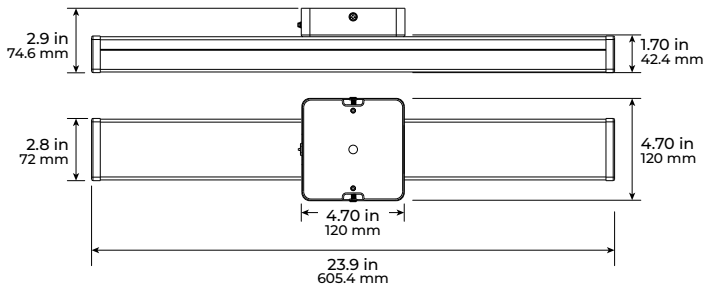

Notes: 1. For more delivered lumens and test data see on page 3, or visit ETISSL.com

DIMENSIONS / DETAILS

Unit Weight
1.96 lbs.

MOUNTING (Included)

Direct Wire Surface Mount included

5 Selectable CCTs
Factory Set to 3000K