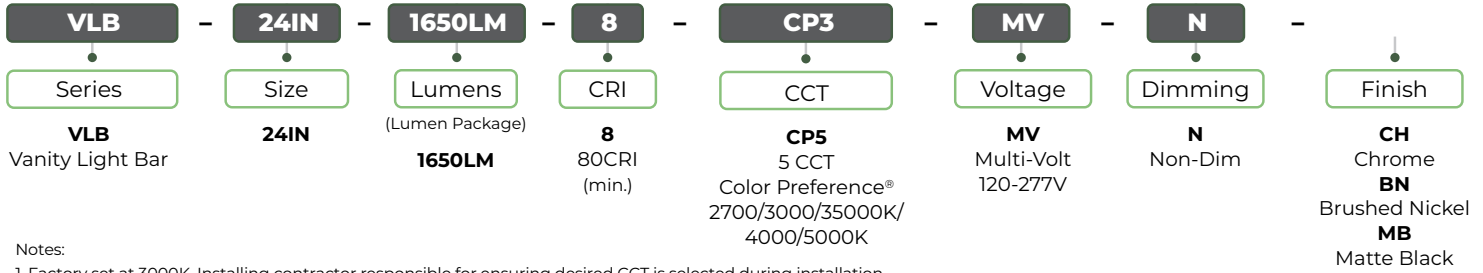

24" LED Vanity Light Bars 5 CCT COLOR PREFERENCE® | 120-277V | NON-DIMMABLE

CATALOG LOGIC

STOCK ORDERING INFORMATION

Catalog Part Number	Order #	Product Description	Case QTY	Wattage (Nominal)	Lumen Pkg	Delivered Lumens¹	Efficacy (LPW)	CCT	CRI	Volt.	Dim
VLB-24IN-1650LM-8-CP5-MV-N-CH	537989041	24" Vanity Light Bar with chrome finish	2	17	1650	1652	87	2700K	80+	120-277V	Non-Dim
						1703	93	3000K			
						1738	95	3500K			
						1745	93	4000K			
						1737	90	5000K			
VLB-24IN-1650LM-8-CP5-MV-N-BN	537989051	24" Vanity Light Bar with brushed nickel finish	2	17	1650	1652	87	2700K	80+	120-277V	Non-Dim
						1703	93	3000K			
						1738	95	3500K			
						1745	93	4000K			
						1737	90	5000K			
VLB-24IN-1650LM-8-CP5-MV-N-MB	537989061	24" Vanity Light Bar with matte black finish	2	17	1650	1652	87	2700K	80+	120-277V	Non-Dim
						1703	93	3000K			
						1738	95	3500K			
						1745	93	4000K			
						1737	90	5000K			

Notes: 1. For more delivered lumens and test data see on page 3, or visit ETISSL.com