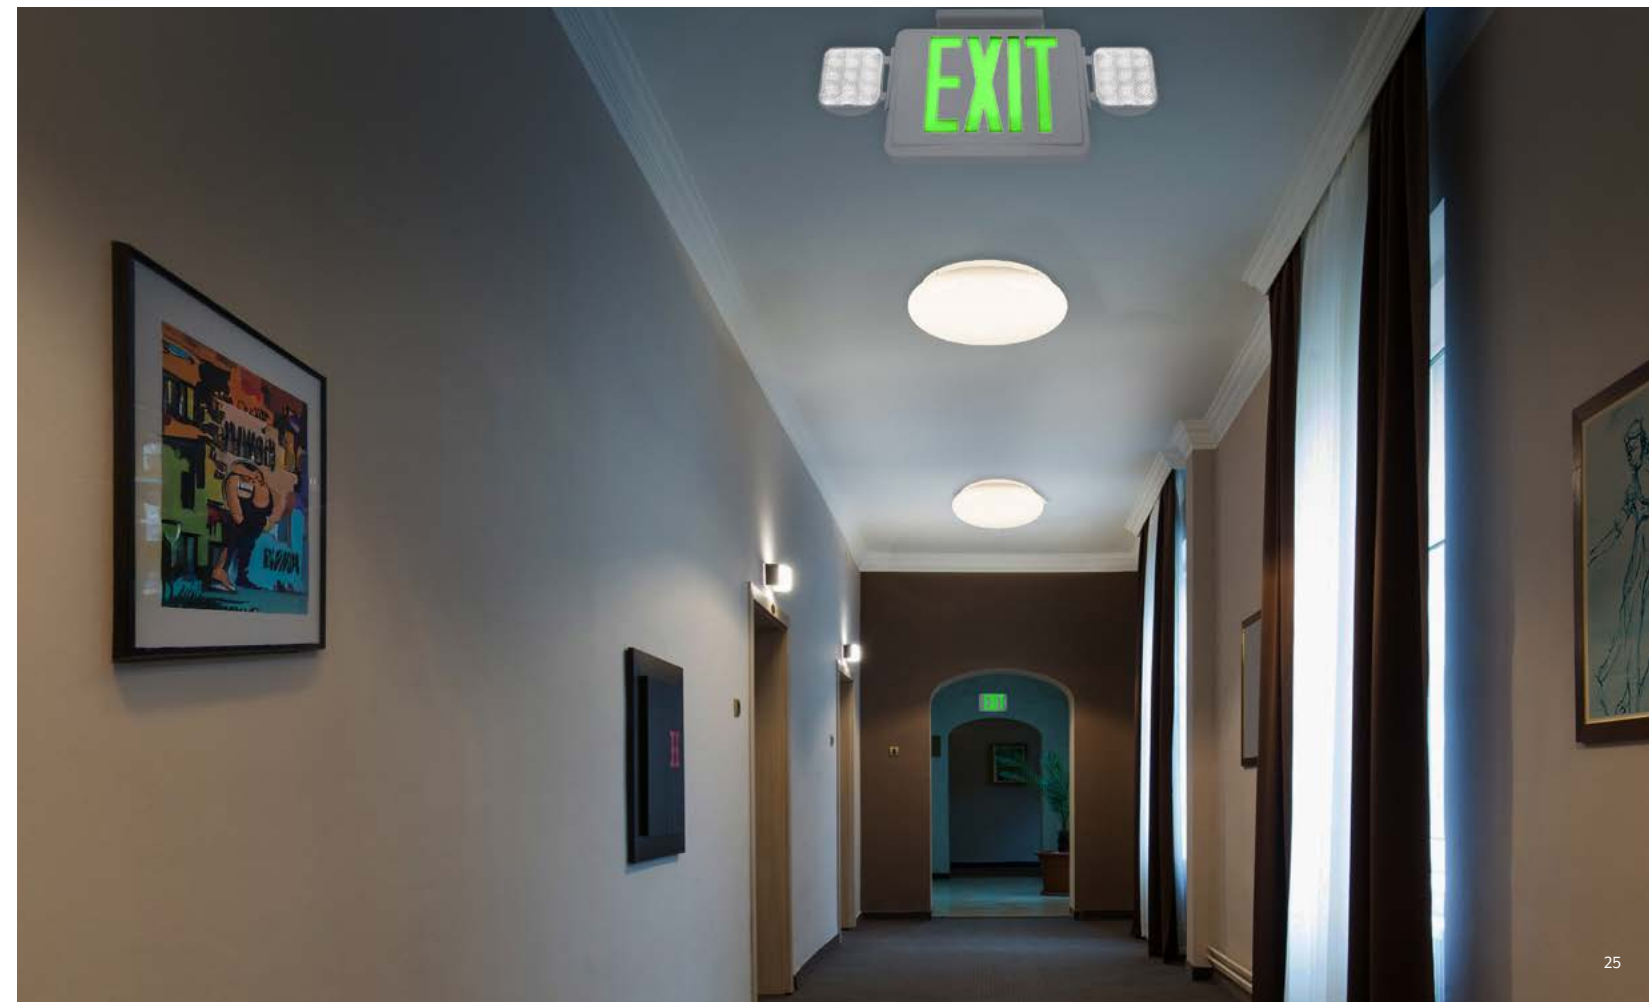

2-HEAD EMERGENCY LIGHTS WITH REMOTE CAPABILITY

Emergency lighting with dual adjustable heads and optional remote capability for expanded coverage. Delivers over 90 minutes of battery backup and dependable code-compliant operation.

SPEC SHEET