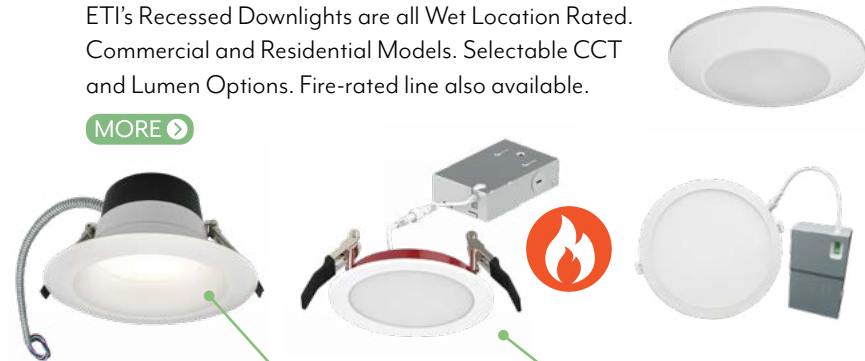

[MORE >](#)

Utility & Shop Lights

Many options for utility rooms and closets.

[MORE >](#)

Wraps and Strips

Strips and wraps for common areas and stairwells. 0-10V Dimming, Selectable CCTs and Lumens. Motion Sensor options and accessories.

[MORE >](#)

Canopies, High Bays & Vapor Tights

Diverse solutions with key features including; Selectable CCTs and Lumens, 0-10V dimming, and Integral Battery Backup. IP65 options for garages and outdoor.

[MORE >](#)

Downlights

ETI's Recessed Downlights are all Wet Location Rated. Commercial and Residential Models. Selectable CCT and Lumen Options. Fire-rated line also available.

[MORE >](#)

Exit & Emergency