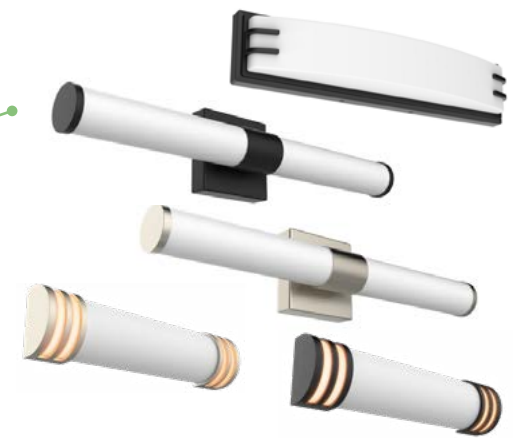

Vanity Lights

ETI has an offering of beautiful, stylish vanities that feature 5 Selectable CCTs and Nightlight mode.

[MORE >](#)

Decorative Flush Mounts

Contemporary Linear and Round Flush Mount designs with patented Color Preference® selectable CCTs.

[MORE >](#)