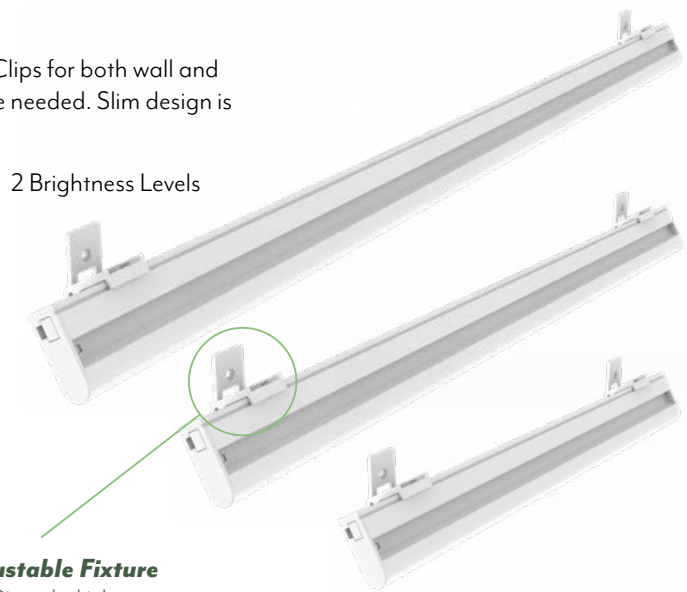

5 SELECTABLE CCT

Color Preference®

120V

SPEC SHEET

SIZE OPTIONS
12" | 18" | 24"

2 Brightness Levels

Adjustable Fixture
Direct the Light
Where Desired

Adaptable Clip Fit Mounting Clips allow for wall or surface mounting.

NEXUS ADJUSTABLE

ETI Lighting's Nexus Adjustable Under Cabinet Lights adjustable lens with 55° tilt to direct light where desired. Available in two model options: adjustable brightness or a built-in nightlight with OneTouch control. The compact, low-profile design adds a sleek finish.