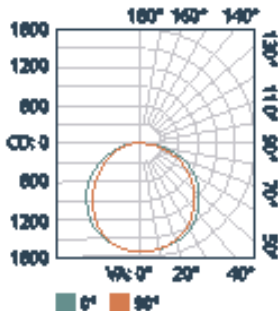

Mounting Dimensions

ENERGY CONSUMPTION WATTS PER 4FT

Luminaires are 1250 lm/ft (delivered)

2-Foot	DW	WW
LUMEN OUTPUT	2500	2600
WATTAGE	20	20
EFFICACY	125	130

4-Foot	DW	WW
LUMEN OUTPUT	5000	5200
WATTAGE	40	40
EFFICACY	125	130

3-Foot	DW	WW
LUMEN OUTPUT	3750	3900
WATTAGE	30	30
EFFICACY	125	130

8-Foot	DW	WW
LUMEN OUTPUT	10000	10400
WATTAGE	80	80
EFFICACY	125	130

*Values based on 4000K at the maximum lumen output selected. All Values are Nominal, based on 1250 lm/ft.

Downlight	Multipliers
HO	100%
MO	80%
LO	60%

CCT	Multipliers
4000K	100.0%
3500K	98.6%
3000K	96.1%
2700K	93.5%

4-FT PHOTOMETRY (Based on 4000K at the maximum lumen output selected)

ISOCANDELA PLOT SAMPLES
DW 4000K