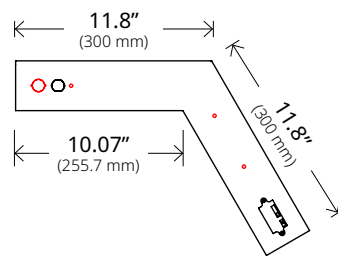

VLS3-L120 - Lit 120° Intersection