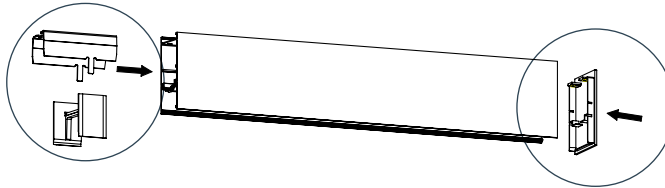

INSTALLATION COMPONENTS¹

Joiner

VLOPT-JK3
(VL3 Joiner)

End Cap

VLOPT-VL3-ENCP-WH
(VL3 End Cap White)
VLOPT-VL3-ENCP-BK
(VL3 End Cap Black)

ACCESSORIES

Mounting Kits and Accessories^{1,2}

SUSPENDED MOUNTING³

Power Feed Kit^{5,6}

VLOPT-FCC
(8-Ft Cable)