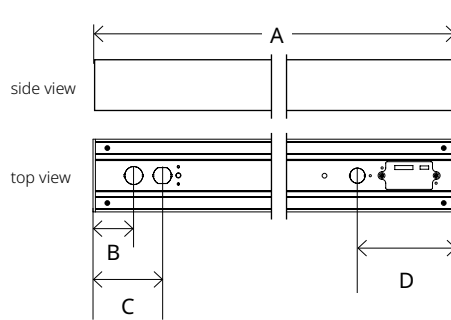

variLine™ Direct 3" Surface, Suspended & Recessed Mount

DIMENSIONS

Sectional View

	"A" length of housing; with end caps		"B" Knockout 1		"C" Knockout 2		"D" Knockout 3	
2 Ft	24"	604 mm						
3 Ft	36"	687 mm	1.69"	43 mm	2.87"	73 mm	4.06"	103 mm
4 Ft	48"	992 mm						
8 Ft	96"	2435 mm