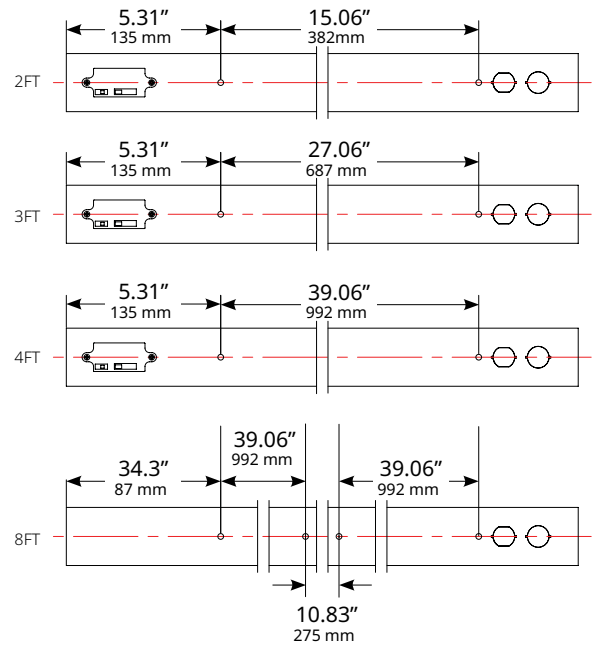

variLine™ Direct 3" Surface, Suspended & Recessed Mount

DIMENSIONS

Sectional View

	"A" length of housing; with end caps		"B" Knockout 1		"C" Knockout 2		"D" Knockout 3	
2 Ft	24"	604 mm						
3 Ft	36"	687 mm	1.69"	43 mm	2.87"	73 mm	4.06"	103 mm
4 Ft	48"	992 mm						
8 Ft	96"	2435 mm						

Mounting Dimensions

ENERGY CONSUMPTION WATTS PER 4FT

Luminaires are 1250 lm/ft (delivered)

2-Foot	DW	WW
LUMEN OUTPUT	2500	2600
WATTAGE	20	20
EFFICACY	125	130

4-Foot	DW	WW
LUMEN OUTPUT	5000	5200
WATTAGE	40	40
EFFICACY	125	130