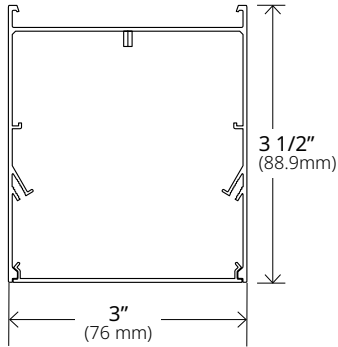

variLine™ Direct 3" Surface, Suspended & Recessed Mount

DIMENSIONS

Sectional View

	"A" length of housing; with end caps		"B" Knockout 1		"C" Knockout 2		"D" Knockout 3	
2 Ft	24"	604 mm						
3 Ft	36"	687 mm	1.69"	43 mm	2.87"	73 mm	4.06"	103 mm
4 Ft	48"	992 mm						
8 Ft	96"	2435 mm						

Mounting Dimensions

ENERGY CONSUMPTION WATTS PER 4FT

Luminaires are 1250 lm/ft (delivered)

2-Foot	DW	WW
LUMEN OUTPUT	2500	2600
WATTAGE	20	20
EFFICACY	125	130

4-Foot	DW	WW
LUMEN OUTPUT	5000	5200
WATTAGE	40	40
EFFICACY	125	130