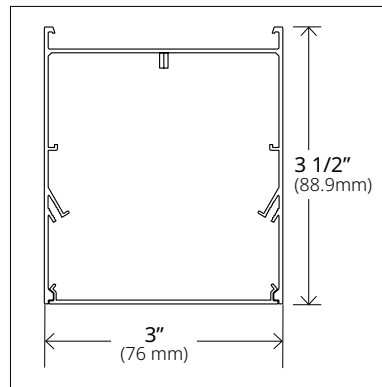

PHOTOMETRY

Direct Diffuse White Optic (DW)

Output	lm/ft	W/ft	lm/W
High	1260.5	9.7	130

Direct Wall Wash Optic (WW)

Output	lm/ft	W/ft	lm/W
High	1376	9.69	142

Calculated based on 4000K - for complete photometry overviews, see page 4.