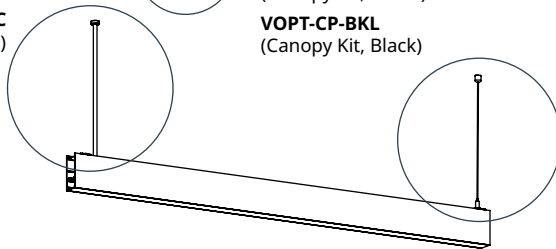

Canopy Kit⁴

VLOPT-CP-WHL
(Canopy Kit, White)
VLOPT-CP-BKL
(Canopy Kit, Black)

Aircraft Cable⁶

VLOPT-AC
(8-Ft Cable)
VLOPT-AC15
(15-Ft Cable)
Option

SURFACE MOUNTING

Surface Mount Kit

VLOPT-SFD3
(Anchor, Cover and Bracket)

RECESSED FLANGELESS

Mud-In Mounting Hardware

RECESSED FLANGED

Recessed Retention Arms

VLOPT-SBKS

Flange and Trim Kit

Flange and Trims to match product length.

Lensing Options

VLOPT-LEND1

Continuous Lens, 48' – field cuttable; suggested for all runs where 2 or more straight fixture sections are joined.

Note: Rolled Lens (VLOPT-LEND3) only available with Diffuse White (DW) for Direct side of fixture.

WW

Wall Wash

Note: Wall wash lens available in 2', 3', 4', and 8 foot lengths only

Tamper-Proof Switch Cover

(Included with non field adjustable options only)

VLOPT-SWCP-WH
(White Cover)

VLOPT-SWCP-BK
(Black Cover)

1. **Notes:**
1. See chart on page 7 for what is included with each length.
  2. Limited mounting hardware provided. Person installing may want to use their own additional mounting screws, hangers, clips, etc.
  3. Suspension hardware provided to support at every 12' feet, and no more than 10' can be suspended without support. Mounting points can be adjusted and set on site throughout entire length of run.
  4. Canopy includes both large and small size

1. 2 Power Feed Kits Needed for Selective Switching
2. Default cable is 8'. Longer aircraft and power feeds available
3. All hardware is included based on mount configuration ordered. For quantities see page 7
4. Packaging may contain extra hardware to use at installers discretion.