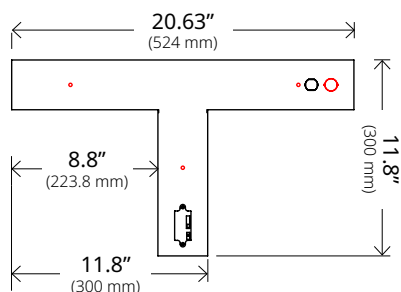

VLS3-T - Lit "T" Intersection