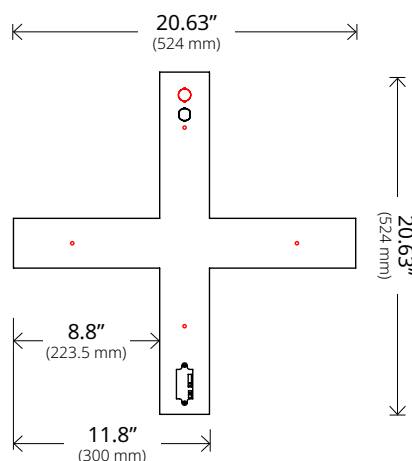

variLine™ Direct 3"

Surface, Suspended & Recessed Mount

PRODUCT OVERVIEW:

- Variety of widths to use (1.5", 2", 3", or 4") for a family approach to lighting
- Surface, Suspended Mount, or Recessed Mount
- Extruded aluminum housing, aluminum end caps
- 0-10V dimming to 1% standard
- variTune™ - 4 CCT selectable (2700K, 3000K, 3500K, 4000K; 90+ CRI)
- variLumen™ - 3 lumen output selectable
- Optional set lumen output and CCT for energy code compliance

ISOCANDELA PLOT SAMPLES
WW 4000K

8-FT (multiply by 2)
2-FT (multiply by .5)
3-FT (multiply by .75)

[Download IES FILES](#)

INTERSECTIONS¹

Available in White (WH) or Black (BK).

Run lengths with intersections do not include the intersection length.
For other configurations or colors, please consult factory.

VLS3-L90 - Lit 90° Intersection

VLS3-L120 - Lit 120° Intersection

VLS3-T - Lit "T" Intersection

VLS3-X - Lit "X" Intersection

GEOMETRIC PATTERN EXAMPLES²

Notes:

- Intersections are powered independently of the main fixture and are available in direct light distribution only. Intersections rely on the main run for mounting.
- Consult factory for complex layouts