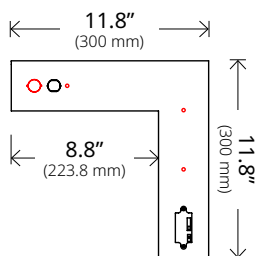

INTERSECTIONS¹

Available in White (WH) or Black (BK).

Run lengths with intersections do not include the intersection length.
For other configurations or colors, please consult factory.

VLS3-L90 - Lit 90° Intersection