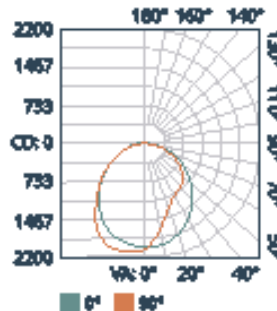

Mounting Dimensions

ENERGY CONSUMPTION WATTS PER 4FT

Luminaires are 1250 lm/ft (delivered)

2-Foot	DW	WW
LUMEN OUTPUT	2500	2600
WATTAGE	20	20
EFFICACY	125	130

4-Foot	DW	WW
LUMEN OUTPUT	5000	5200
WATTAGE	40	40
EFFICACY	125	130

3-Foot	DW	WW
LUMEN OUTPUT	3750	3900
WATTAGE	30	30
EFFICACY	125	130

8-Foot	DW	WW
LUMEN OUTPUT	10000	10400
WATTAGE	80	80
EFFICACY	125	130

*Values based on 4000K at the maximum lumen output selected. All Values are Nominal, based on 1250 lm/ft.

Downlight	Multipliers
HO	100%
MO	80%
LO	60%

CCT	Multipliers
4000K	100.0%
3500K	98.6%
3000K	96.1%
2700K	93.5%

4-FT PHOTOMETRY (Based on 4000K at the maximum lumen output selected)

ISOCANDELA PLOT SAMPLES
DW 4000K

ISOCANDELA PLOT SAMPLES
WW 4000K

8-FT (multiply by 2)
2-FT (multiply by .5)
3-FT (multiply by .75)

[Download IES FILES](#)

INTERSECTIONS¹

Available in White (WH) or Black (BK).

Run lengths with intersections do not include the intersection length.
For other configurations or colors, please consult factory.