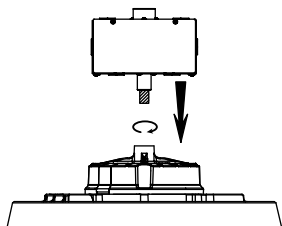

J-Box Mount